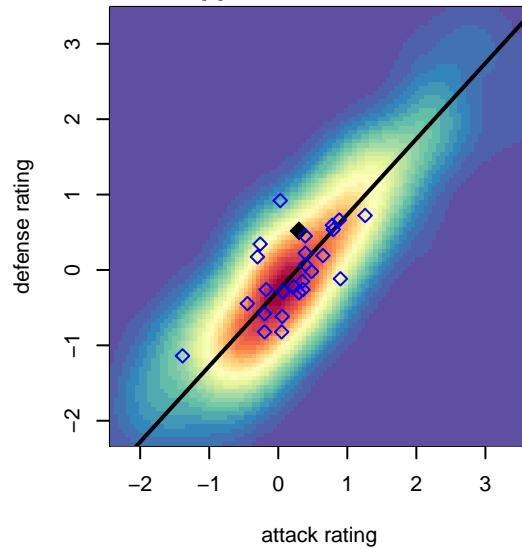

**attack and defense rating
relative to others at age
and all opponents in last 13 months**