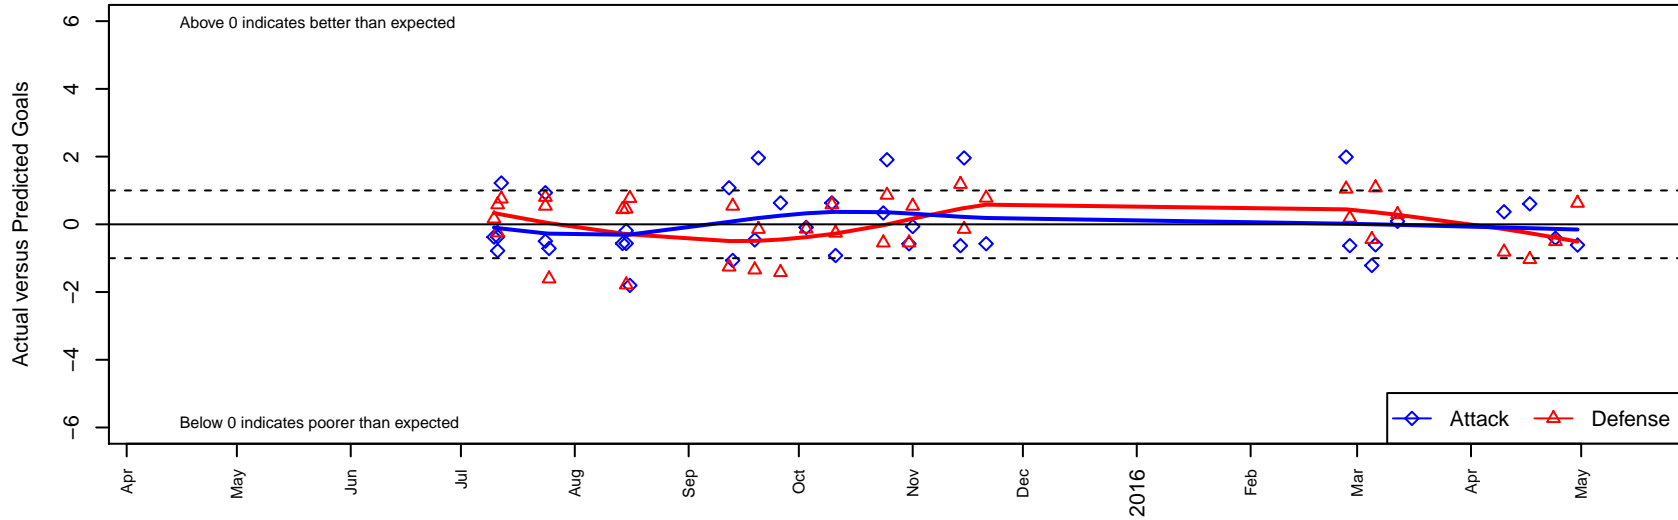

Crossfire OR LOSC Impact G02

Crossfire Oregon
 Lake Oswego, OR
 G02 total strength=919
 attack=1.35 defense=1.68
 fall league = PTT G02 Div 1 White
 spr league = Spr OYS G02 Div 1 Red

alt names used:
 CROSSFIRE OREGON LOSC IMPACT (OR)
 LOSC 02 Impact
 LOSC IMPACT
 LOSC Impact
 LOSC 02 Impact
 LOSC 02 Impact

Crossfire OR LOSC Impact G02
 Dots are actual minus expected GF (blue circles) and GA (red triangles).
 Blue line is smoothed change in attack strength. Red is smoothed change in defense strength.

**attack and defense variance (black dot)
relative to other teams
and top 10 in region**