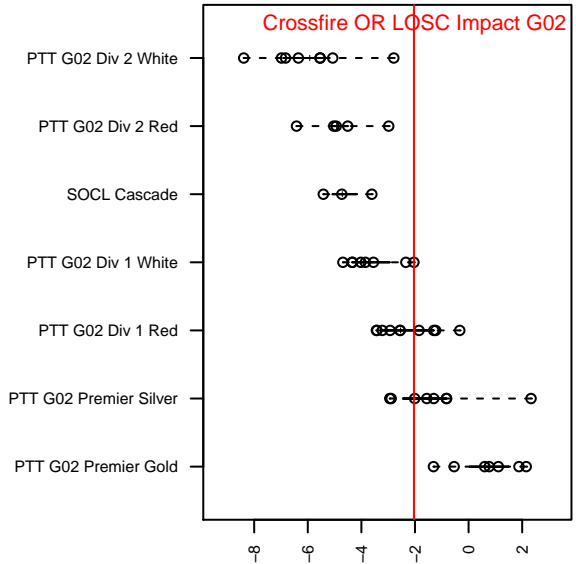

**attack and defense rating
relative to others at age
and all opponents in last 13 months**