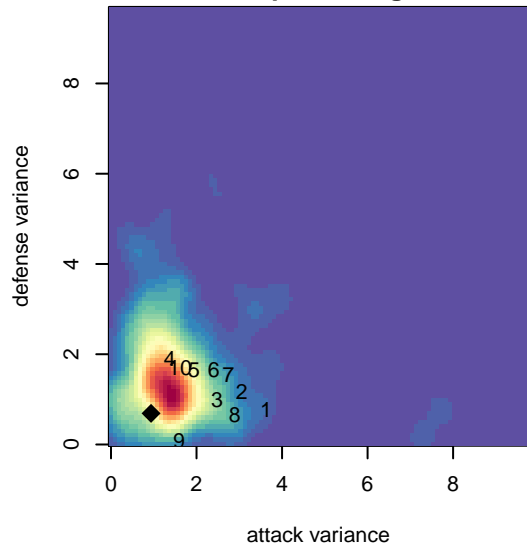

Crossfire OR LOSC Impact G02

Crossfire Oregon
 Lake Oswego, OR
 G02 total strength=919
 attack=1.35 defense=1.68
 fall league = PTT G02 Div 1 White
 spr league = Spr OYS G02 Div 1 Red

alt names used:
 CROSSFIRE OREGON LOSC IMPACT (OR)
 LOSC 02 Impact
 LOSC IMPACT
 LOSC Impact
 LOSC 02 Impact
 LOSC 02 Impact

Crossfire OR LOSC Impact G02
 Dots are actual minus expected GF (blue circles) and GA (red triangles).
 Blue line is smoothed change in attack strength. Red is smoothed change in defense strength.

**attack and defense variance (black dot)
relative to other teams
and top 10 in region**