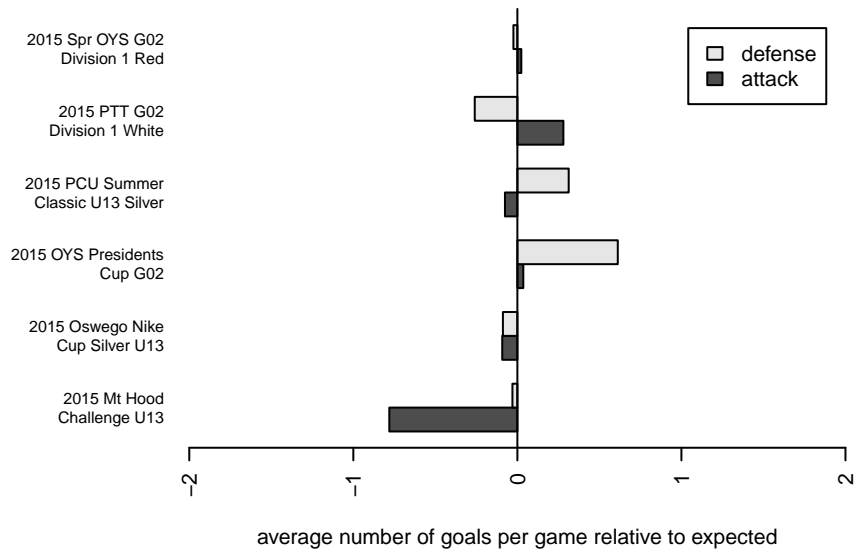

Performance relative to 13 month average